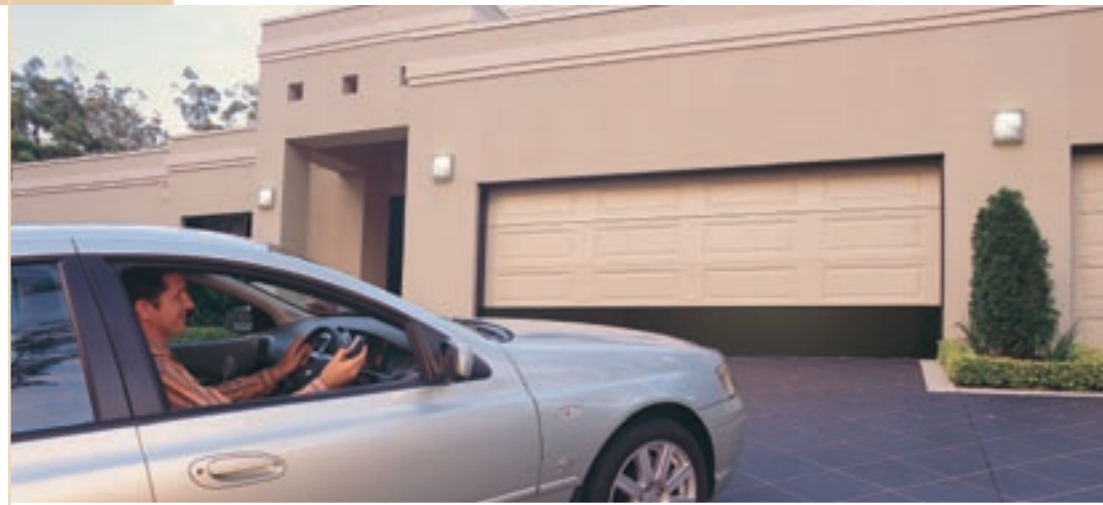

Controll-A-Door®4 is designed to suit most types of sectional and tilting residential garage doors.

GET IT ALL WITH A B&D CONTROLL-A-DOOR®4

SUPERIOR DESIGN

1. Convenience

You will really appreciate an automatic garage door opener on those cold, dark, rainy days. With just the push of a button on your remote control you will be able to drive straight into your garage.

2. Comfort

You can enter and exit your garage from the comfort of your car without struggling with heavy doors.

3. Safety

In and out of the car at night, parking on steep drives and entering dark garages are all things of the past with a B&D automatic garage door opener.

4. Security

B&D Controll-A-Door®4 automatically locks every time it closes. With ease of garage entry you also use the garage more.

5. Value

B&D Controll-A-Door®4 represents excellent value for money and most improvements add value to your home.

Full 5 year warranty* on the opener including labour to repair when installed by an approved B&D dealer.

ADVANCED FEATURES

- The 3 channel remote control transmitter is pre-programmed with your own security code. With over 3 486 000 000 unique codes you get the ultimate in security.
- Operating on 433MHz radio frequency for improved reception and less interference it automatically resets all settings after a power failure.
- Inbuilt automatic safety reverse system, stops then reverses when the door comes in contact with an object.
- Smart technology allows you to electronically program up to 12 remote control transmitters plus 1 entry keypad at the touch of a button.
- Easy to disengage cord allows you to manually operate the door.
- When the garage door is closed, the motor ensures the door is positively locked with no need for you to remember to lock the door.
- Courtesy light automatically switches on and off as you open or close your door... the light remains on for 4.5 minutes.

B&D recommend the use of safety infra-red beams on all installations of automatic garage door openers.

* 12 month warranty of transmitters. Globes and batteries excluded. Warranty valid only if warranty conditions are met.